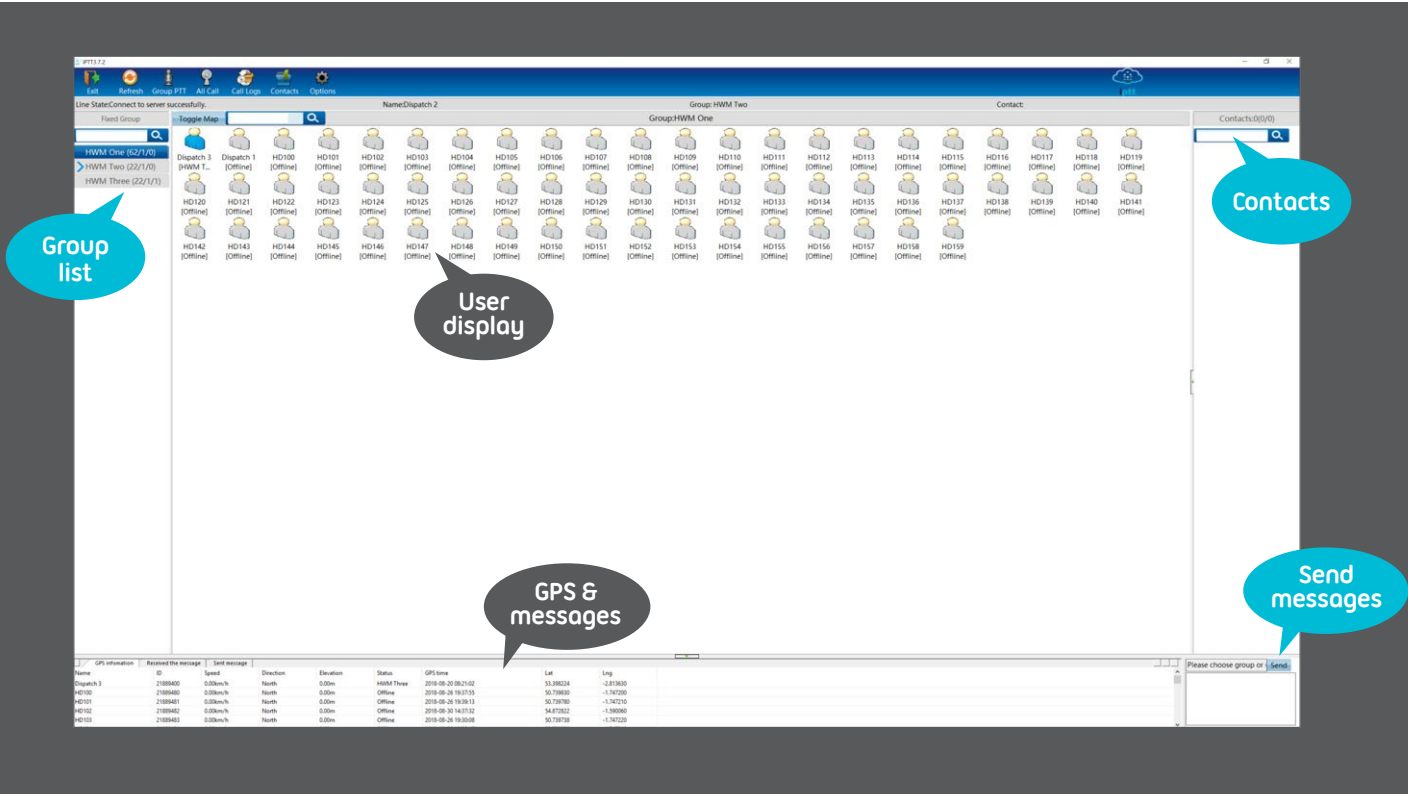

Smarter solutions for smarter business.

Push to Talk Over Cellular (POC)

iptt Dispatcher

Easy to use with a clear and intuitive user interface

Features & Benefits:

- Tracking - Live
- Tracking - Historical (Snail Trail)
- Infinite Number of Channels/Groups
- Up to 1,000 users per Channel/Group
- Dynamic Channels/Groups
- Monitor Several Channels/Groups
- Force Users into Groups
- Call Logs
- Private Calls
- Remote Stun
- Lone Worker
- Geofencing
- KML/KMZ waypoints and routes
- New features added continuously

Available for iOS, Android and Windows